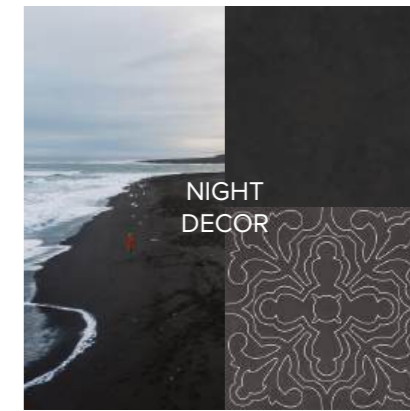

The **Mini Collection** is a captivating and dynamic fusion of diverse artistic influences, seamlessly blending an eclectic range of design styles. It celebrates the beauty of contrast, combining bold geometric shapes, intricate motifs, and harmonious colours to create a visual symphony.

ASH

MANGO

MARIGOLD

NIGHT DECOR

HARBOR

MAROON

With 16 captivating colours, ranging from neutral tones to warm hues and deep, rich shades, the **Mini Collection** invites you to mix and match, creating a unique aesthetic.