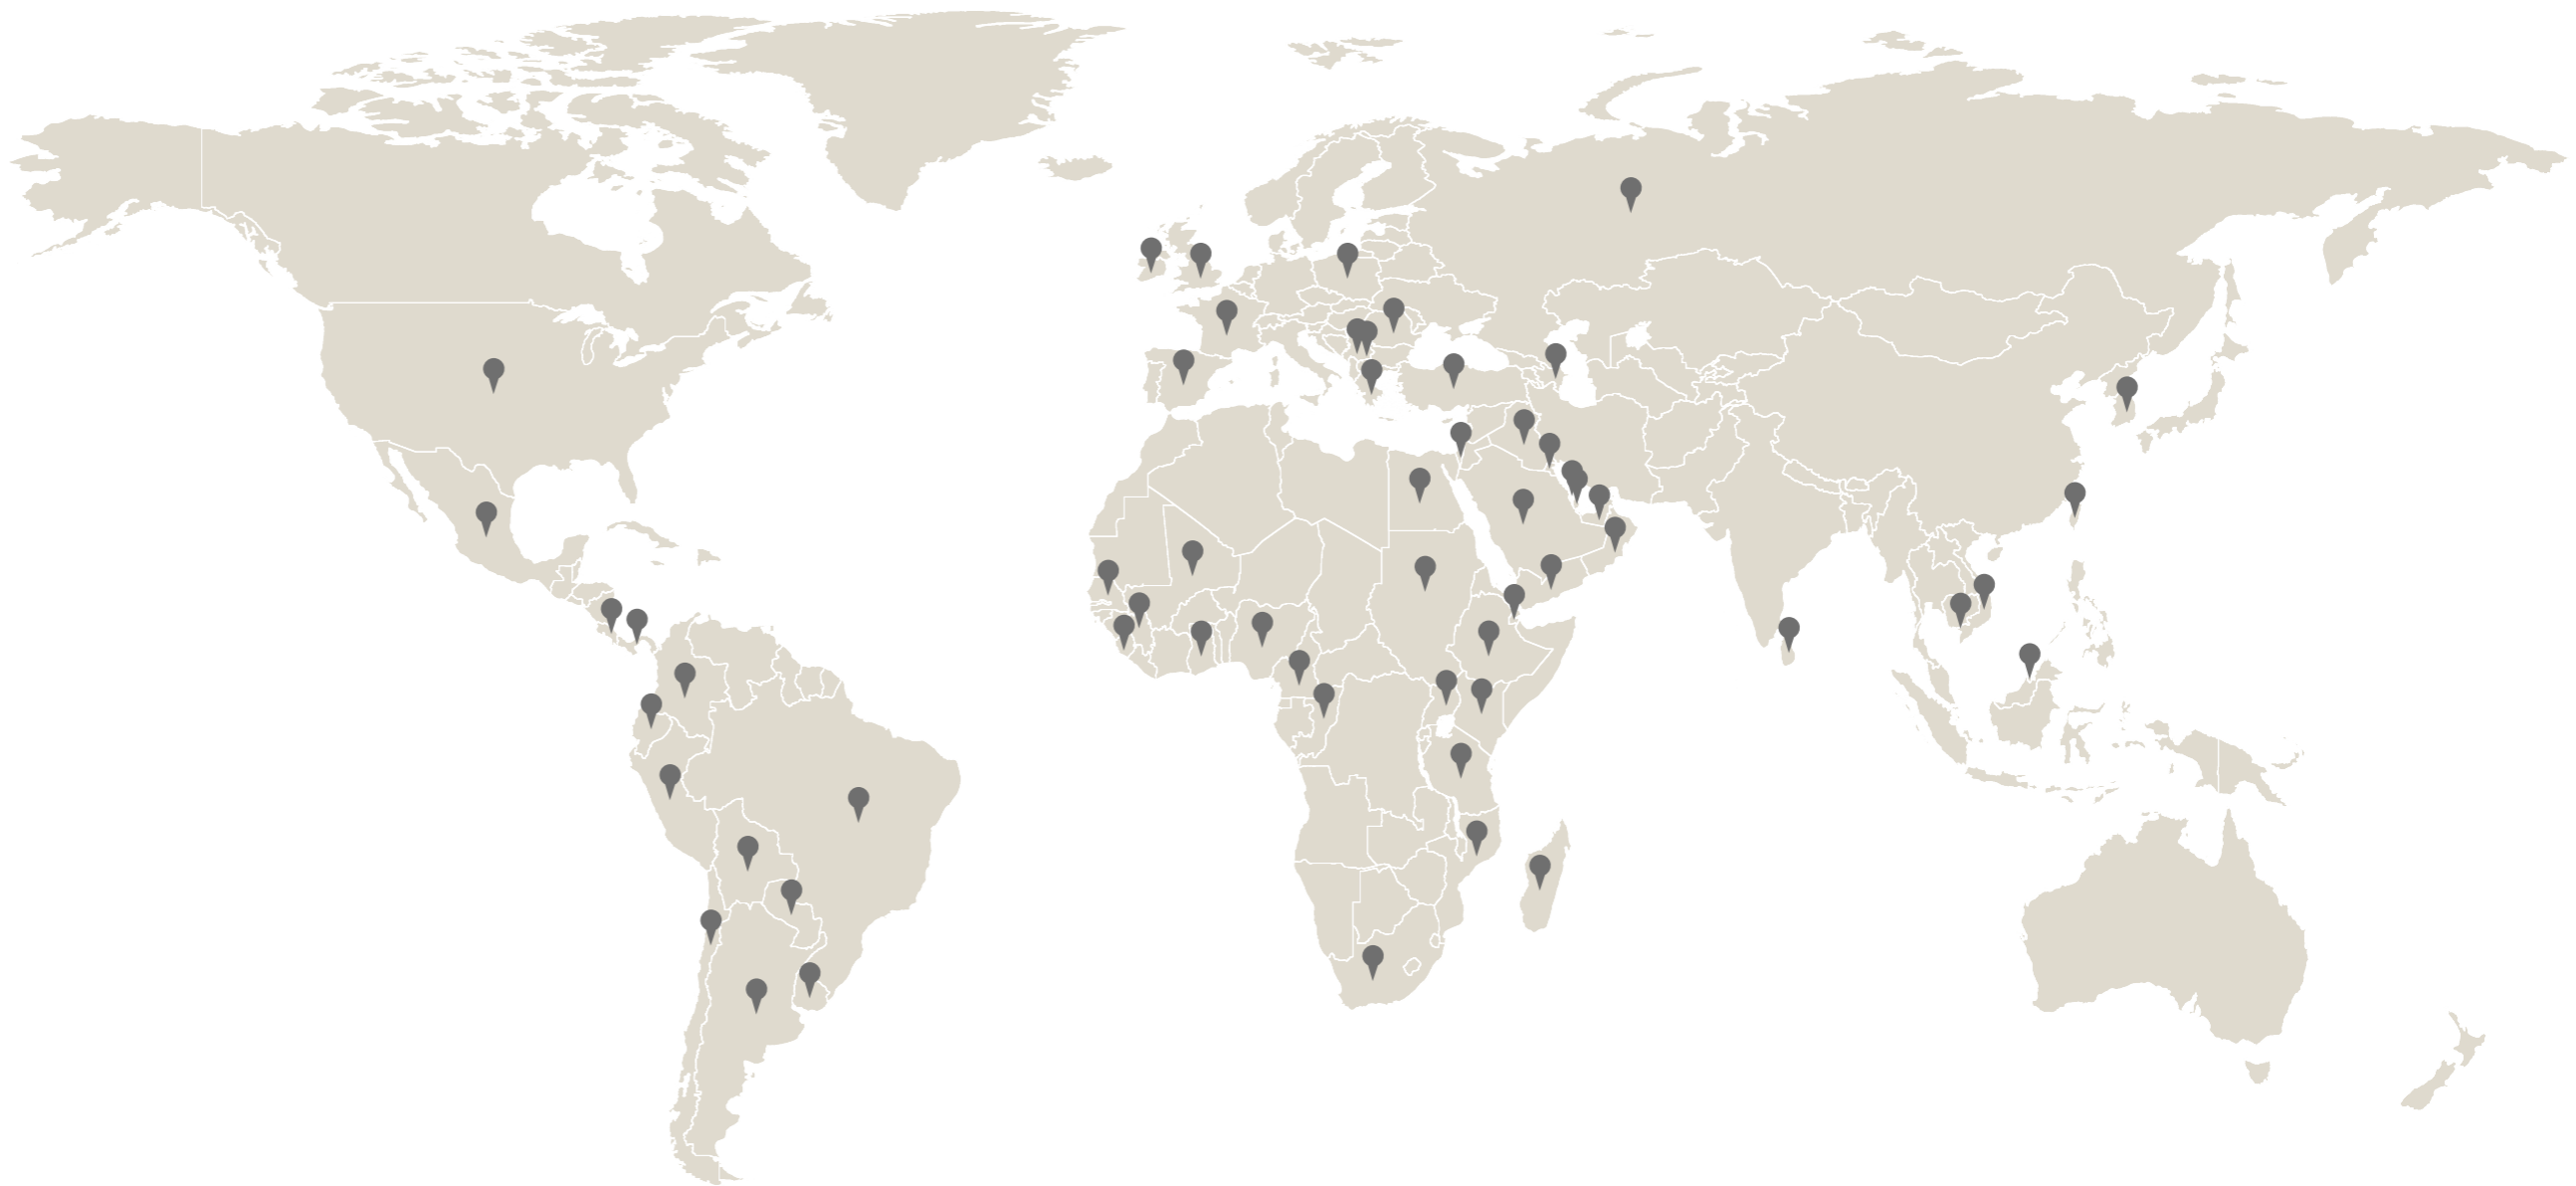

International Presence

Total Size of Export
6000+ Containers Per Year

Exclusive Varmora Showrooms

- China
- Colombia
- Egypt
- Ethiopia
- Iraq
- Kuwait
- Mauritius
- Spain
- Taiwan
- Tanzania
- Ukraine
- Uae
- Korea
- Uzbekistan
- Lithuania

Total size of export **6k** container per year

One of the top exporters since last **3** years

Exporting to more than **85** countries

For Overseas Inquiry :
VARMORA GRANITO : 8-A, National Highway,
At: Dhuva, Ta: Wankaner, Dist: Morbi, Gujarat (India)
Contact No.: +91 97277 77791, E-mail: exports@varmora.com

- Albania
- Armenia
- Australia
- Bahrain
- Belarus
- Belgium
- Bulgaria
- Colombia
- Corinto
- Costa Rica
- Croatia
- Dominica
- Canada
- Ecuador
- Ethiopia
- Jamaica
- Egypt
- El Salvador
- France
- Georgia
- Greece
- Guatemala
- Honduras
- Hungary
- Indonesia
- Iraq
- Ireland
- Israel
- Italy
- Jordan
- Kazakhstan
- Korea
- Kosovo
- Kuwait
- Kyrgyzstan
- Lebanon
- Liberia
- Libya
- Lithuania
- Macedonia
- Maldives
- Mali
- Mauritius
- Mexico
- Morocco
- Namibia
- New Zealand
- Nicaragua
- Oman
- Panama
- Peru
- Philippines
- Poland
- Portugal
- Qatar
- R. Dominicana
- Romania
- Russia
- Senegal
- Serbia
- Sierra Leone
- South Africa
- Spain
- Taiwan
- Tajikistan
- Tanzania
- Thailand
- Trinidad & Tobago
- Tunisia
- Turkey
- Uae
- Uk
- Ukraine
- Usa
- Uzbekistan
- Venezuela
- Vietnam