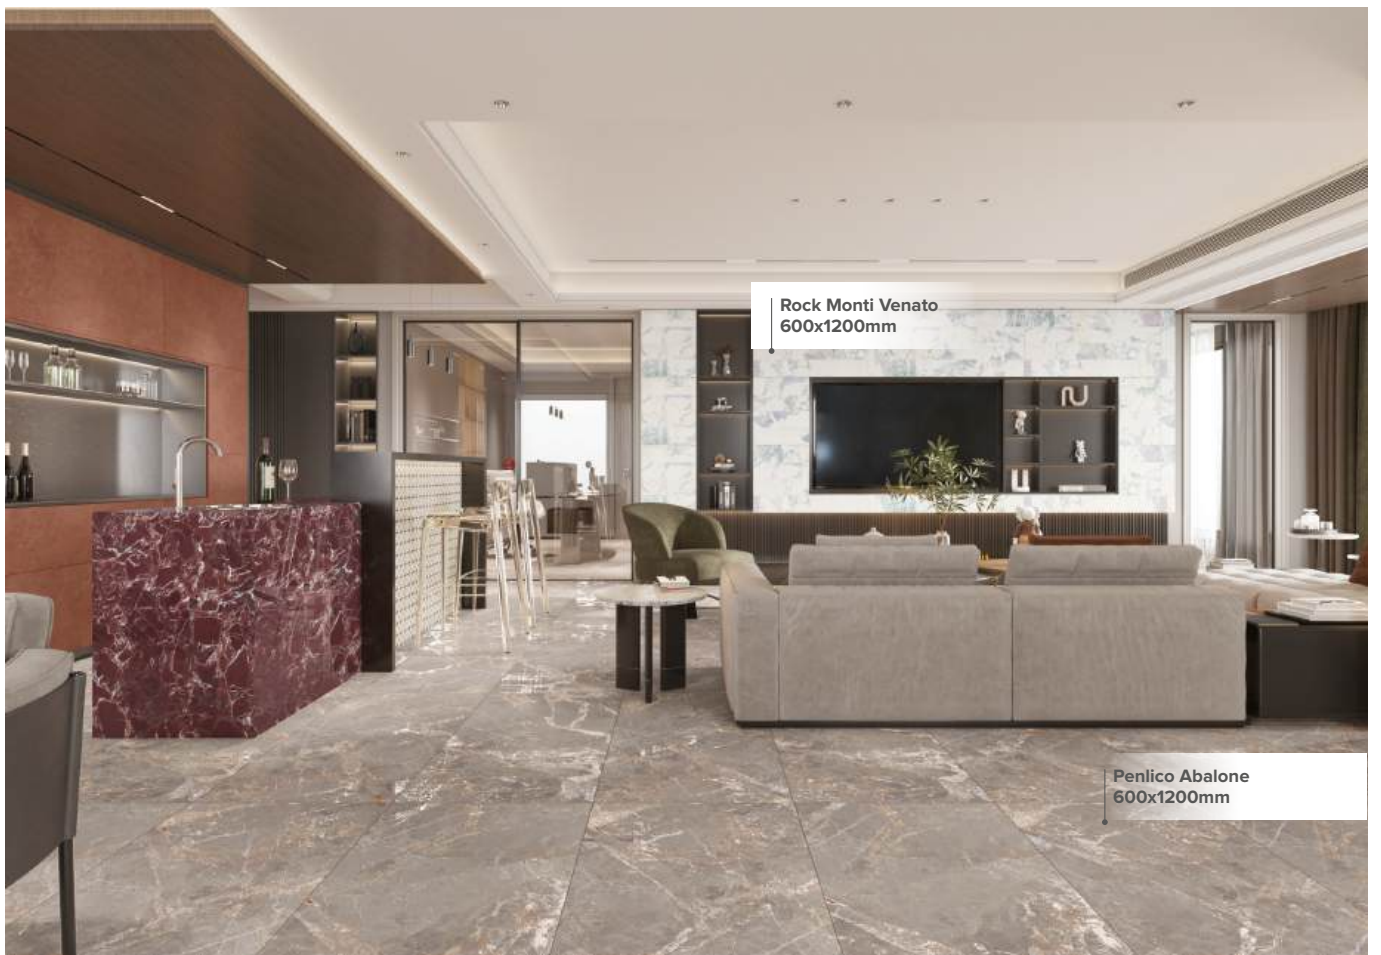

Levanto Wine
1200x2400mm

Blossom Steel
600x1200mm

Pezzolano Wino
600x1200mm

Marroqui Vitro
200x200mm

Rock Monti Venato
600x1200mm

Penlico Abalone
600x1200mm

THE WINO

Scan to View