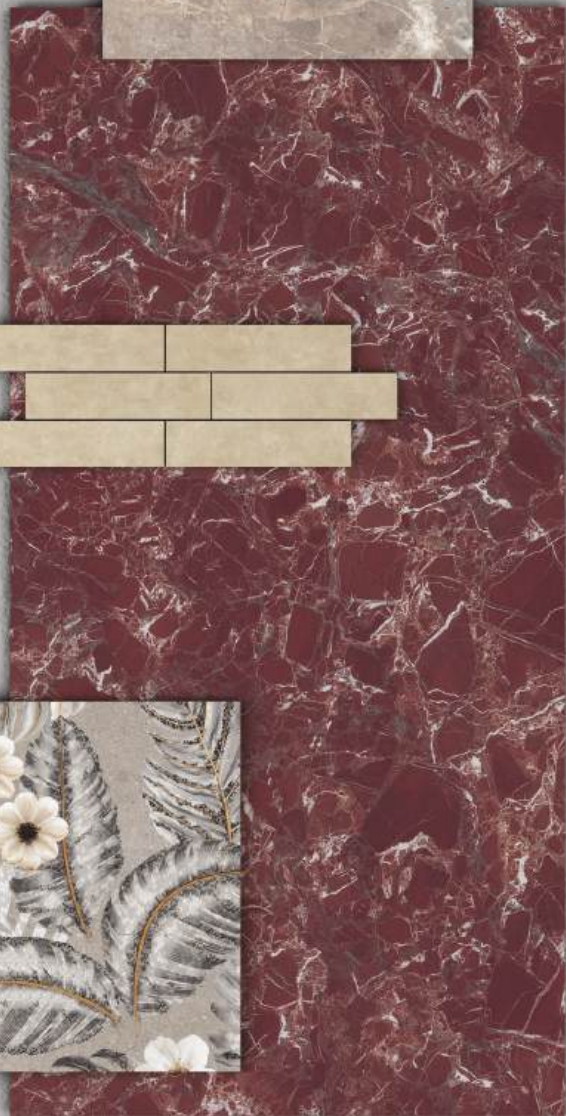

CANVAS COLLECTION

THE WINO