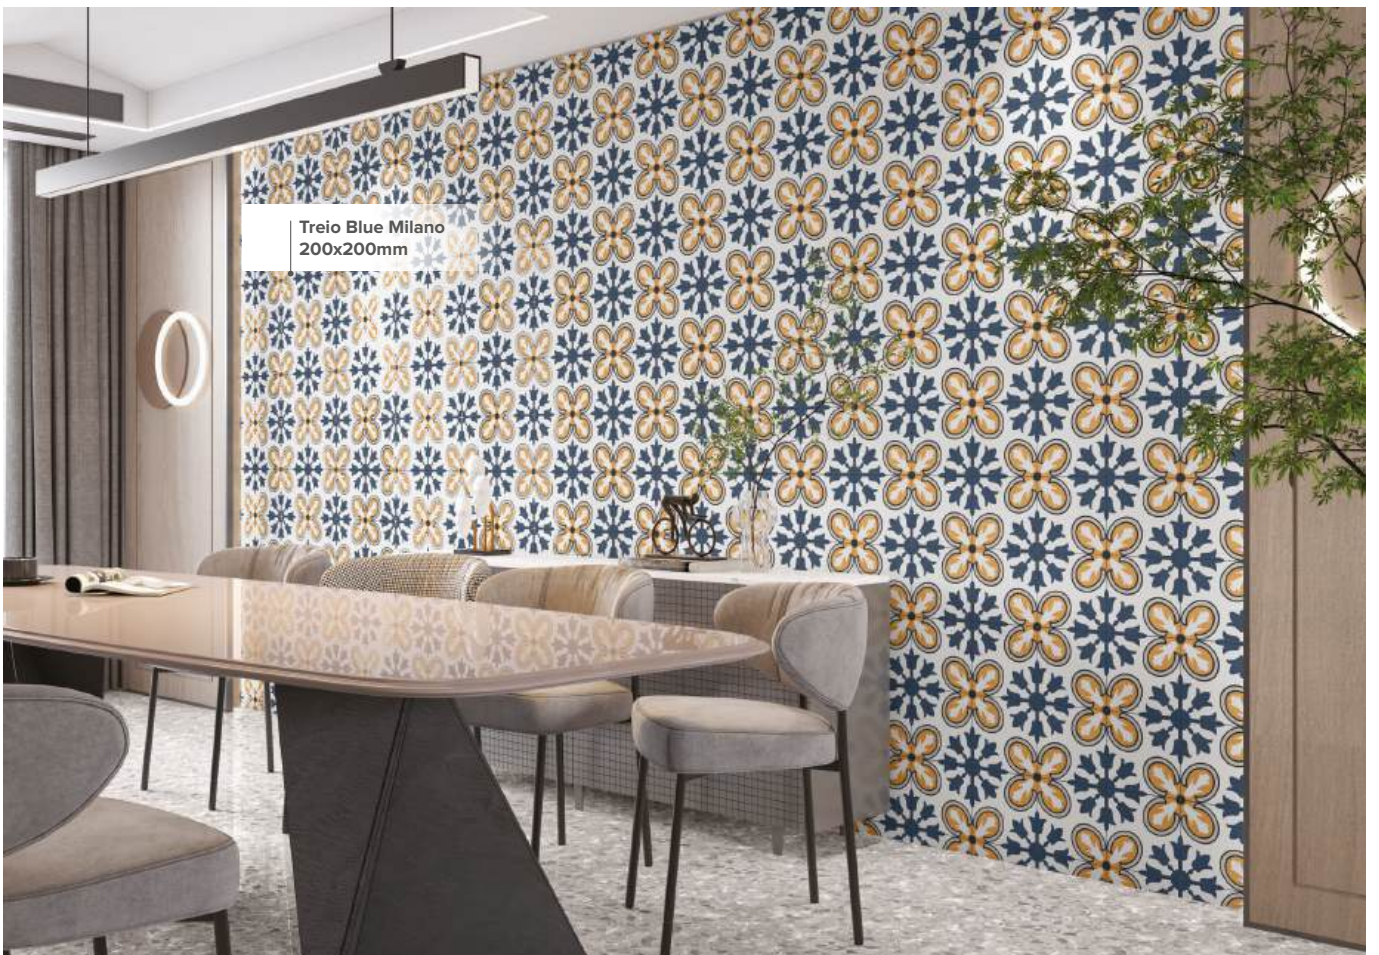

With its unique textures and subtle colour variations, the Slate Series brings warmth, depth, and a sense of natural elegance to any space. This combination of earthy, industrial, and neutral colours creates a timeless and versatile aesthetic, ideal for both modern and rustic interiors. Give your space a balanced edge with the Slate Series and amplify it with a natural appeal.